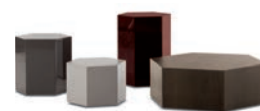

FREEMAN "LOUNGE" — arrangement 01

SOFA ARRANGEMENT

- 1 **FREEMAN "LOUNGE"**
INCLINED BENCH CM 257X112 H37
- 2 **FREEMAN**
BENCH "STAND-ALONE" CM 84X38 H37

FURNISHING ACCESSORIES

- 3 **REEVES "SMALL"**
SWIVEL ARMCHAIR CM 66X74 H68
- 4 **REEVES "WOOD"**
ARMCHAIR CM 75X81 H68
- 5 **BRISLEY**
COFFEE TABLE CM 36X32 H45 - MOD. B
- 6 **AERON**
COFFEE TABLE CM 36X32 H34 - MOD. B
- 7 **JACOB**
COFFEE TABLE CM 180X80 H22
- 8 **DUCHAMP "BRONZE"**
COFFEE TABLE CM 25X25 H40
- 9 **CALDER "BRONZE"**
SIDE TABLE CM 160X35 H38
- 10 **AERON**
COFFEE TABLE CM 36X32 H34 - MOD. B
- 11 **RITTER**
COFFEE TABLE CM 110X110 H18,5
- 12 **DIBBETS "FLAG"**
RUG CM 450X200
- 13 **DIBBETS "FLAG"**
RUG CM 450X250

Furnishing accessories

3
REEVES "SMALL"
SWIVEL ARMCHAIR CM 66X74 H68

4
REEVES "WOOD"
ARMCHAIR CM 75X81 H68

5
BRISLEY
COFFEE TABLE CM 36X32 H45 - MOD. B

6-10
AERON
COFFEE TABLE
CM 36X32 H34 - MOD. B

7
JACOB
COFFEE TABLE CM 180X80 H22

8
DUCHAMP "BRONZE"
COFFEE TABLE CM 25X25 H40

9
CALDER "BRONZE"
SIDE TABLE CM 160X35 H38

11
RITTER
COFFEE TABLE CM 110X110 H18,5

12
DIBBETS "FLAG"
RUG CM 450X200

13
DIBBETS "FLAG"
RUG CM 450X250

Settings